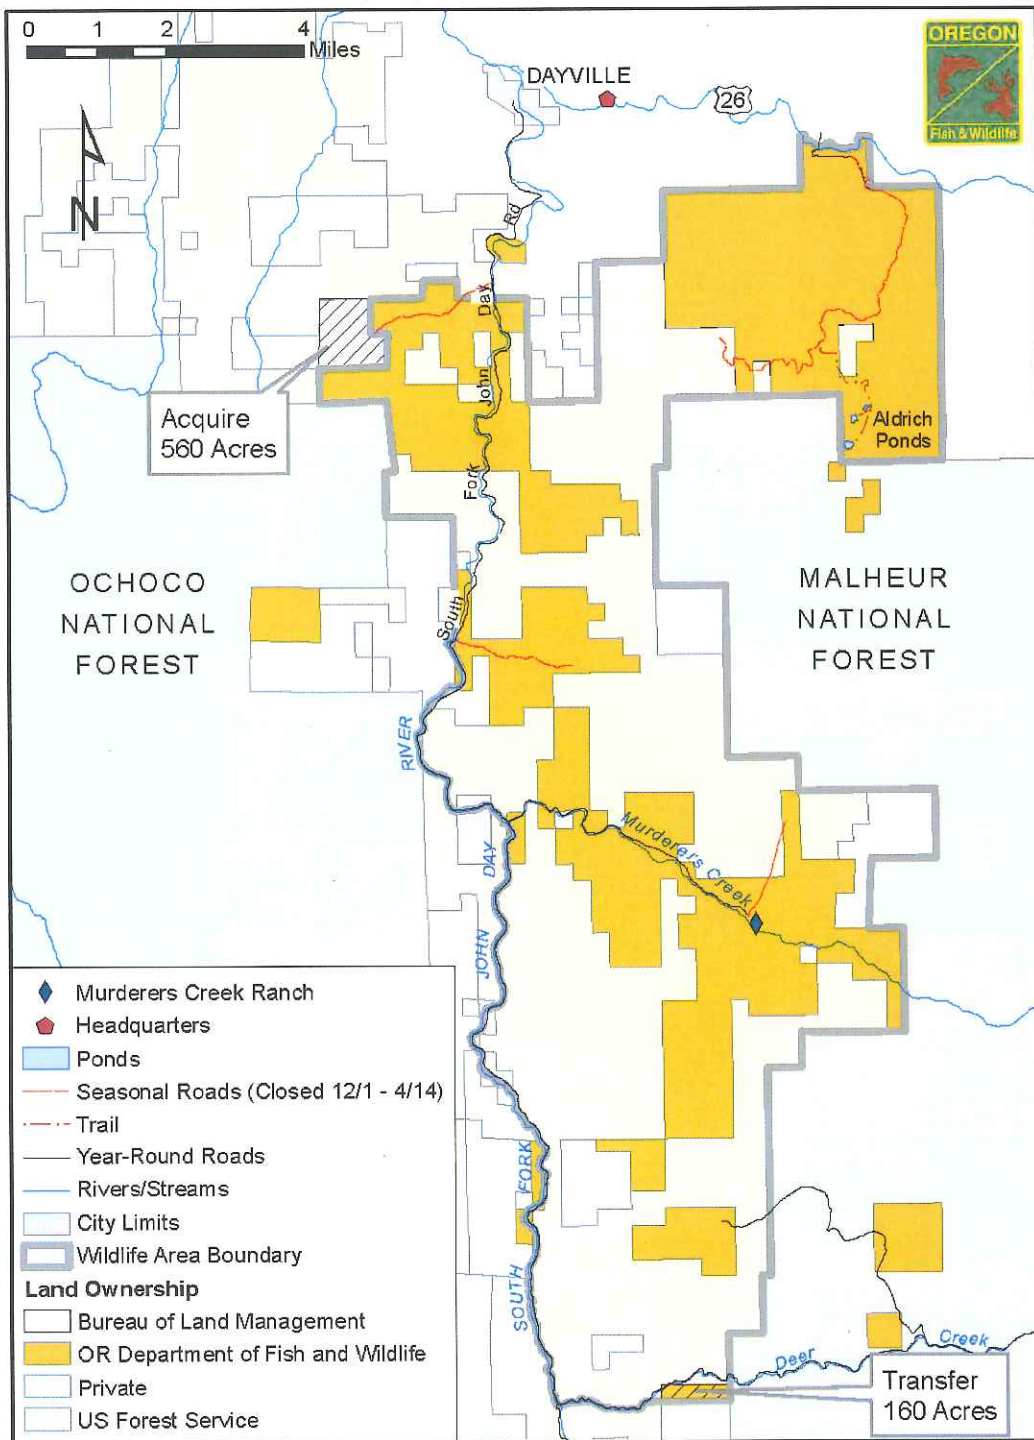

Maps

Deer Creek Tract/South Basin Springs Land Exchange at Phillip W. Schneider Wildlife Area

South Basin Springs private land parcel acquisition (560 acres)

Deer Creek tract (160 acres); ODFW transfer to private ownership