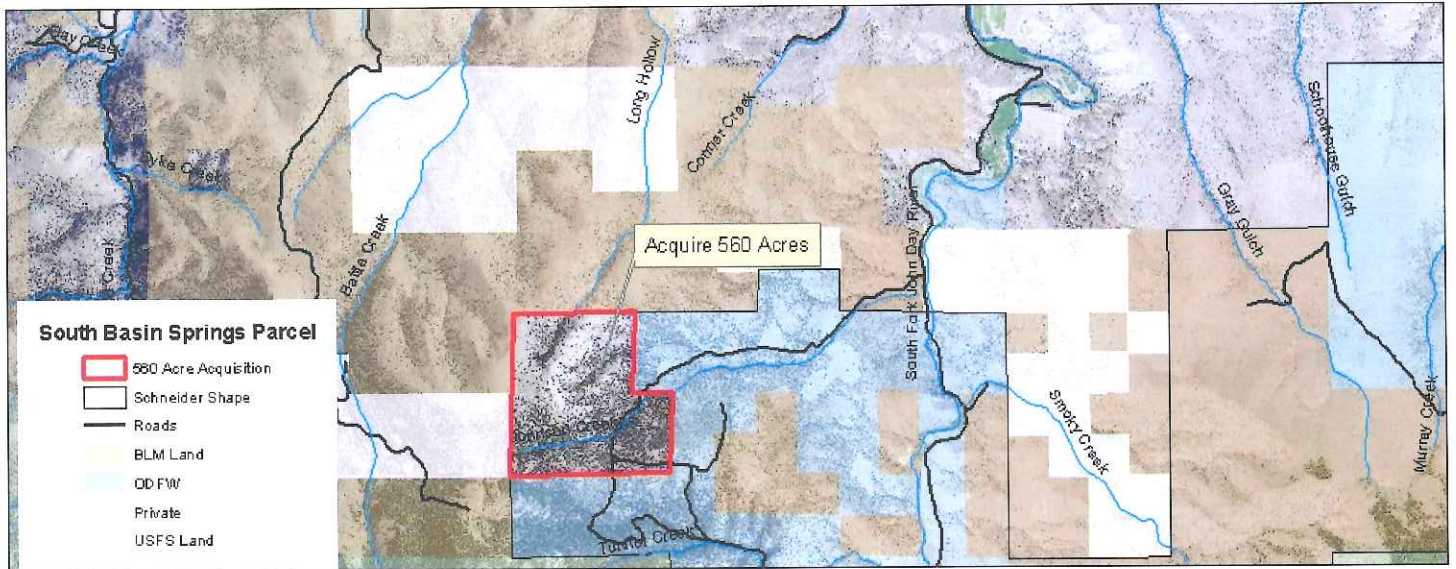

Maps

Deer Creek Tract/South Basin Springs Land Exchange at Phillip W. Schneider Wildlife Area

South Basin Springs private land parcel acquisition (560 acres)

Deer Creek tract (160 acres); ODFW transfer to private ownership