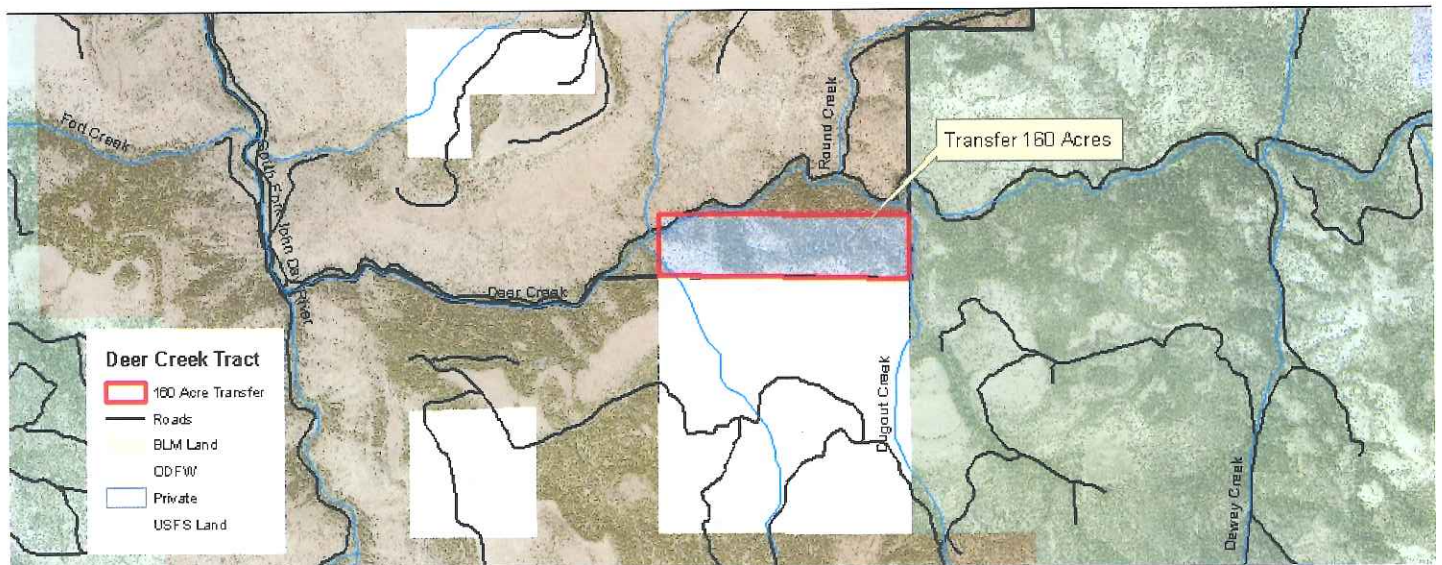

Maps

Deer Creek Tract/South Basin Springs Land Exchange at Phillip W. Schneider Wildlife Area

South Basin Springs private land parcel acquisition (560 acres)

Deer Creek tract (160 acres); ODFW transfer to private ownership